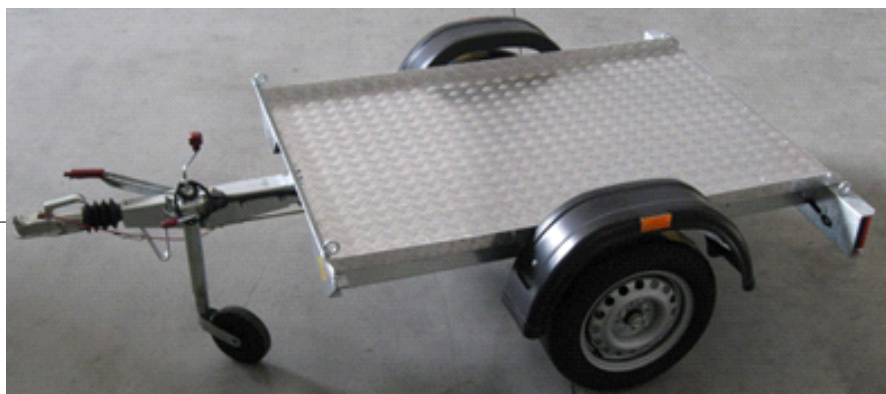

- Piano in alluminio mandorlato  
 □ RL60PAMAR: MPC kg 600, portata kg 445

- Piano in alluminio mandorlato  
 □ RL60PAMCR: MPC kg 600, portata kg 435