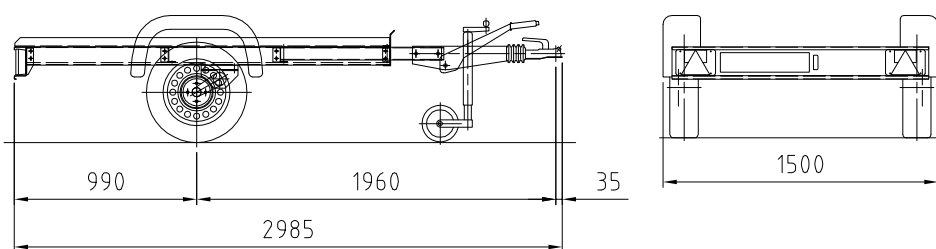

- Piano in alluminio mandorlato  
 □ RL60PAMAR: MPC kg 600, portata kg 445

- Piano in alluminio mandorlato  
 □ RL60PAMCR: MPC kg 600, portata kg 435