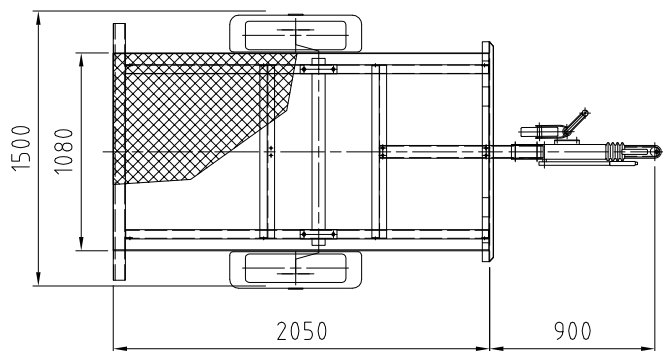

- Piano in alluminio mandorlato  
 □ RL60PAMAR: MPC kg 600, portata kg 445

- Piano in alluminio mandorlato  
 □ RL60PAMCR: MPC kg 600, portata kg 435